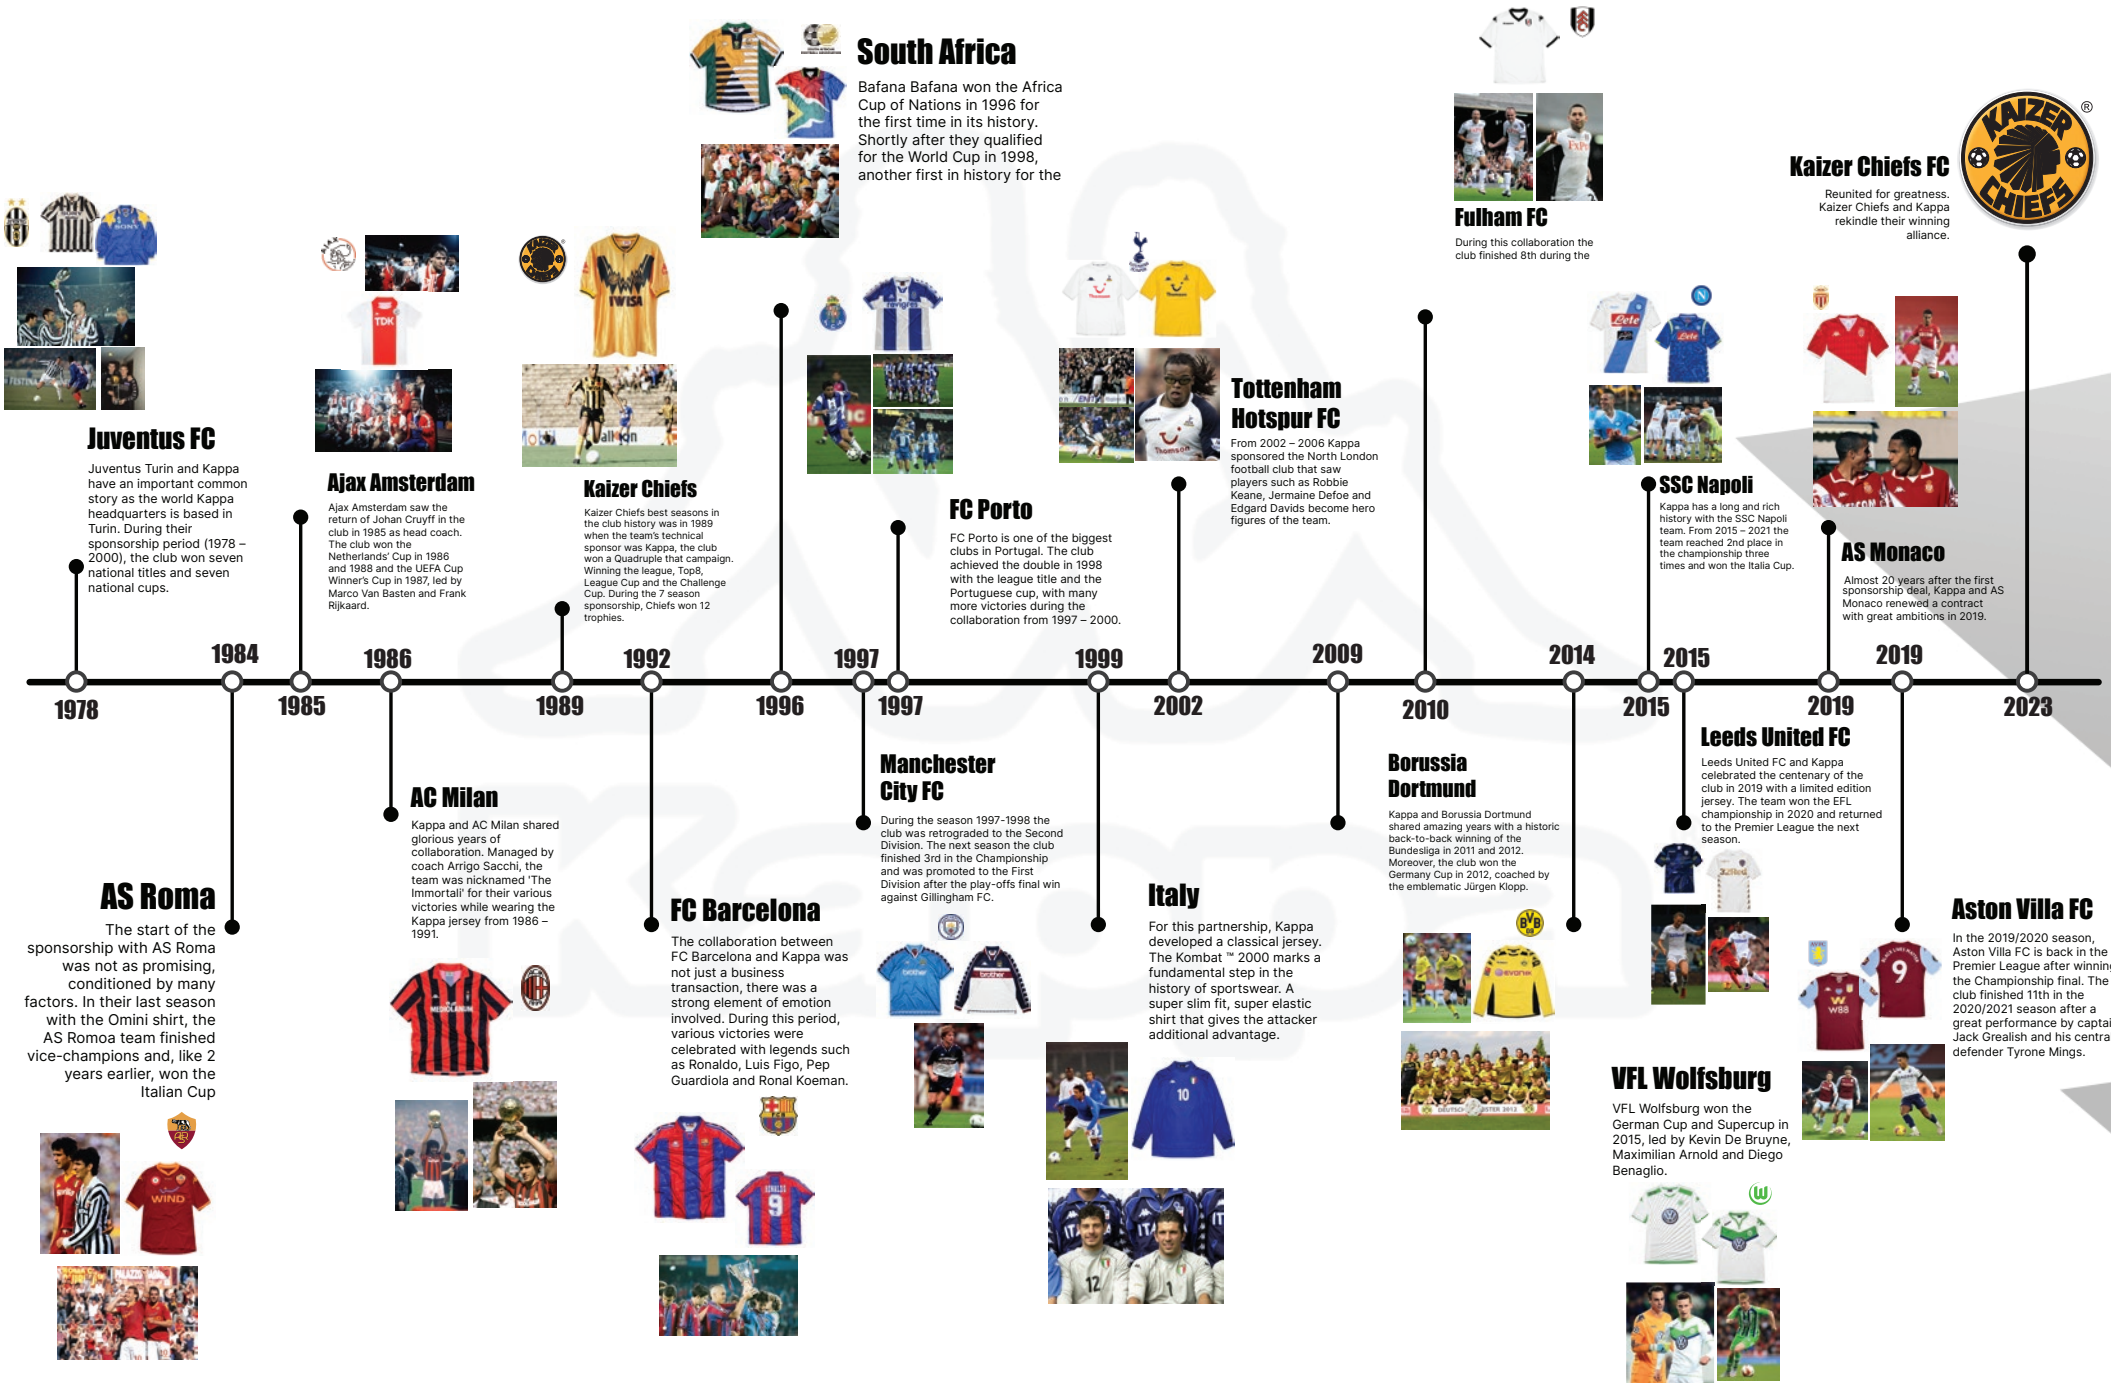

Juventus FC

AS Roma

The start of the sponsorship with AS Roma was not as promising, conditioned by many factors. In their last season with the Omini shirt, the AS Roma team finished vice-champions and, like 2 years earlier, won the Italian Cup

Ajax Amsterdam

AC Milan

FC Barcelona

South Africa

Bafana Bafana won the Africa Cup of Nations in 1996 for the first time in its history. Shortly after they qualified for the World Cup in 1998, another first in history for the

FC Porto

Manchester City FC

Tottenham Hotspur FC

Italy

Fulham FC

SSC Napoli

Leeds United FC

Aston Villa FC

Kaizer Chiefs FC

VFL Wolfsburg

VFL Wolfsburg won the German Cup and Supercup in 2015, led by Kevin De Bruyne, Maximilian Arnold and Diego Benaglio.